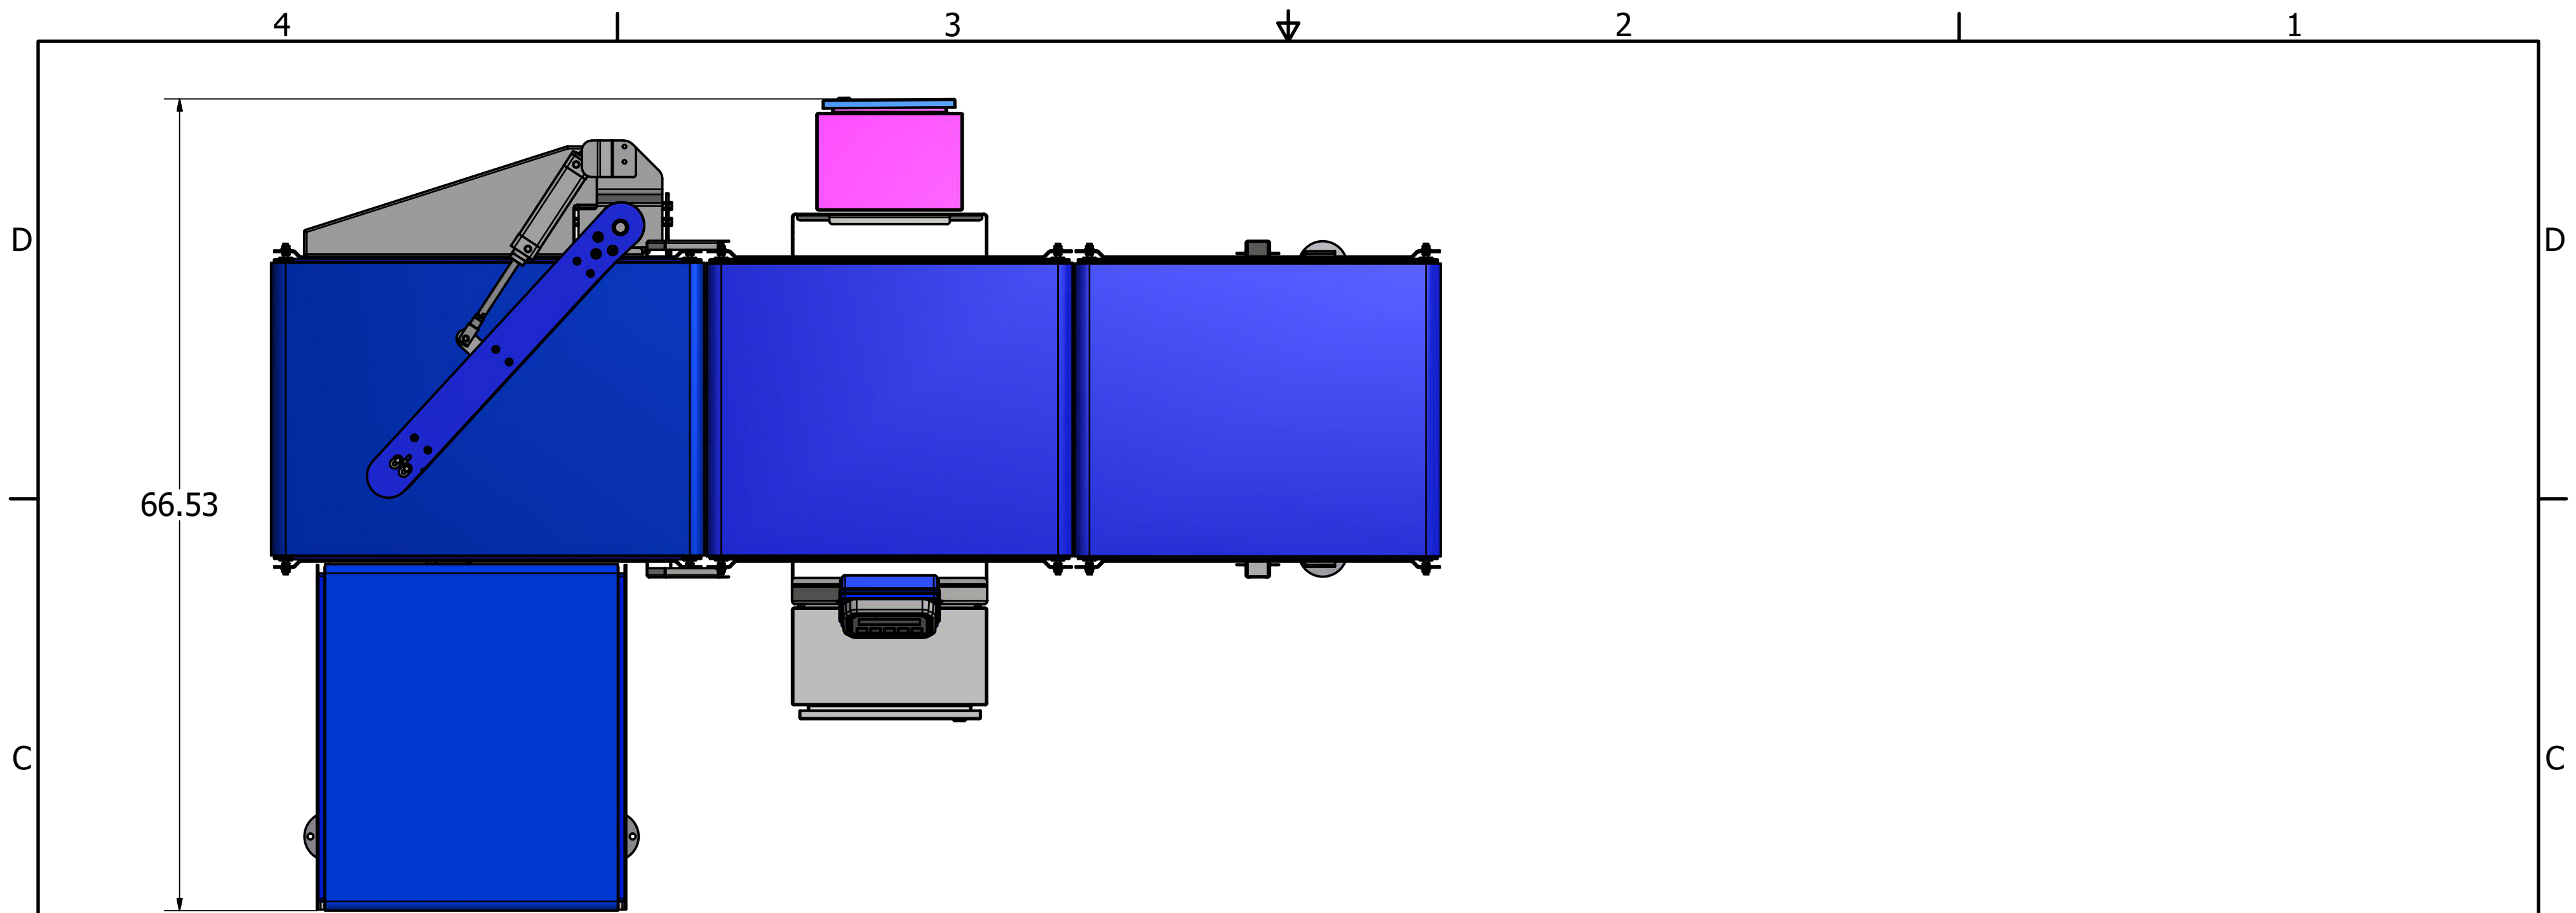

DRAWN Tyler K. Magill		1/23/2019		Weightech, Inc. 1649 Country Elite Dr. Waldron, AR. 72958	
CHECKED					
QA				TITLE Case Weigher Overview	
MFG					
APPROVED					
		SIZE C	DWG NO Case Weigher Overview		REV
		SCALE			SHEET 1 OF 2

DRAWN Tyler K. Magill	1/23/2019	SIZE 11x17	DWG NO Case Weigher Overview	REV
CHECKED		SCALE	SHEET 2 OF 2	