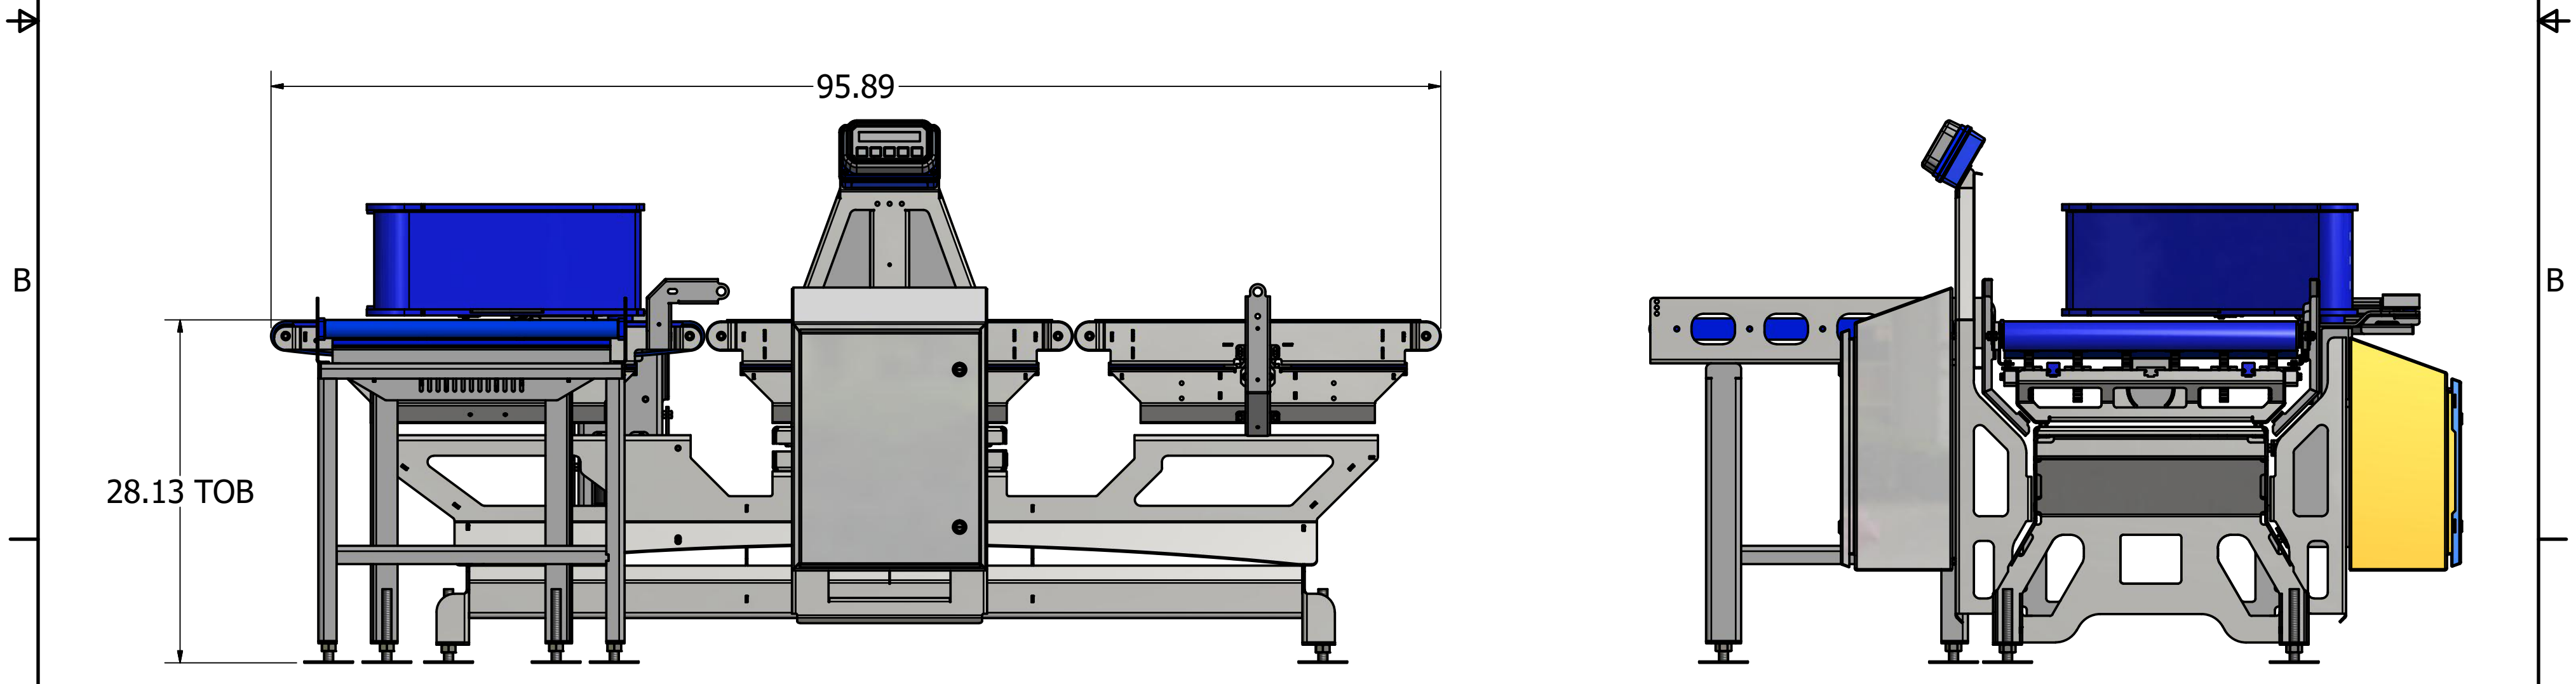

DRAWN Tyler K. Magill		1/23/2019		Weightech, Inc. 1649 Country Elite Dr. Waldron, AR. 72958	
CHECKED					
QA				TITLE Case Weigher Overview	
MFG					
APPROVED					
		SIZE C	DWG NO Case Weigher Overview		REV
		SCALE			SHEET 1 OF 2

DRAWN Tyler K. Magill	1/23/2019	SIZE 11x17	DWG NO Case Weigher Overview	REV
CHECKED		SCALE	SHEET 2 OF 2	